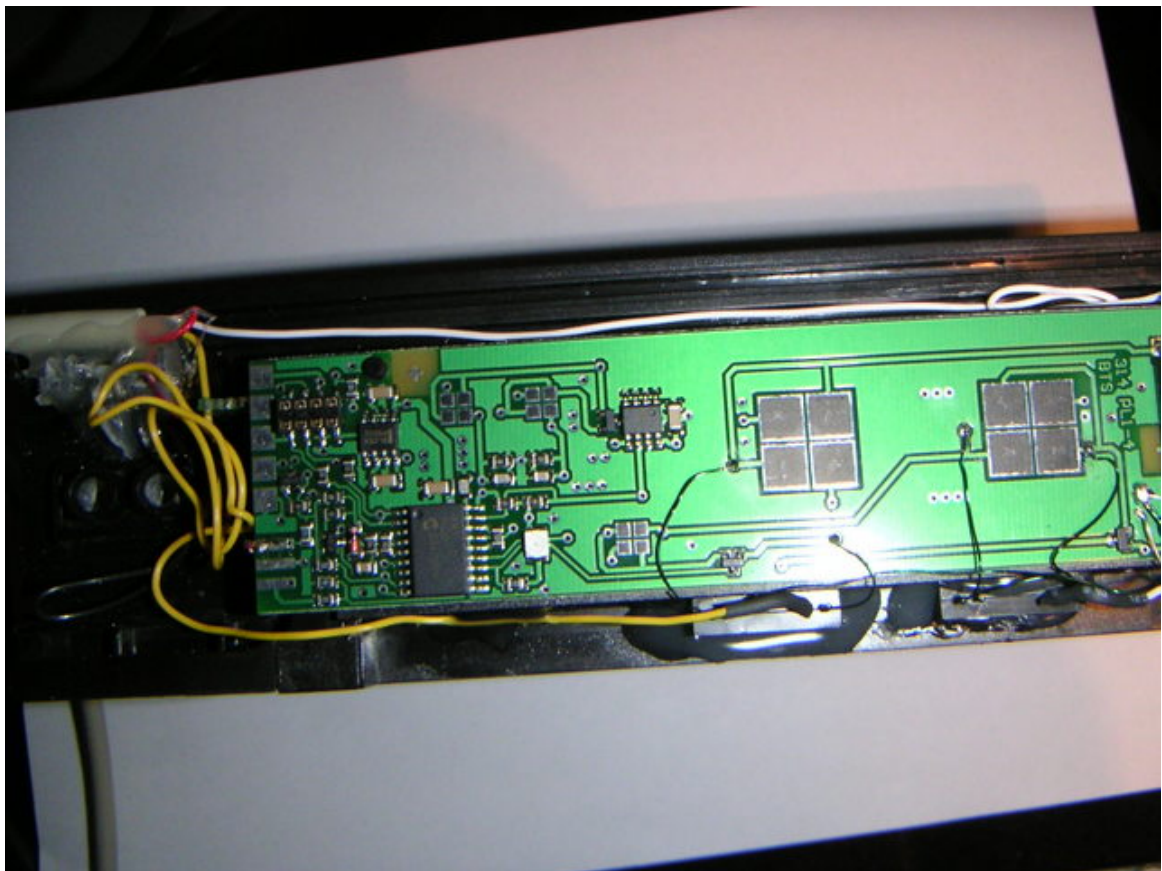

# Remote Controlled of Blinds

[Previous](#)

[Up](#)

Wire used to the CMR-500 is a standard 4-pole telephone wire

photo