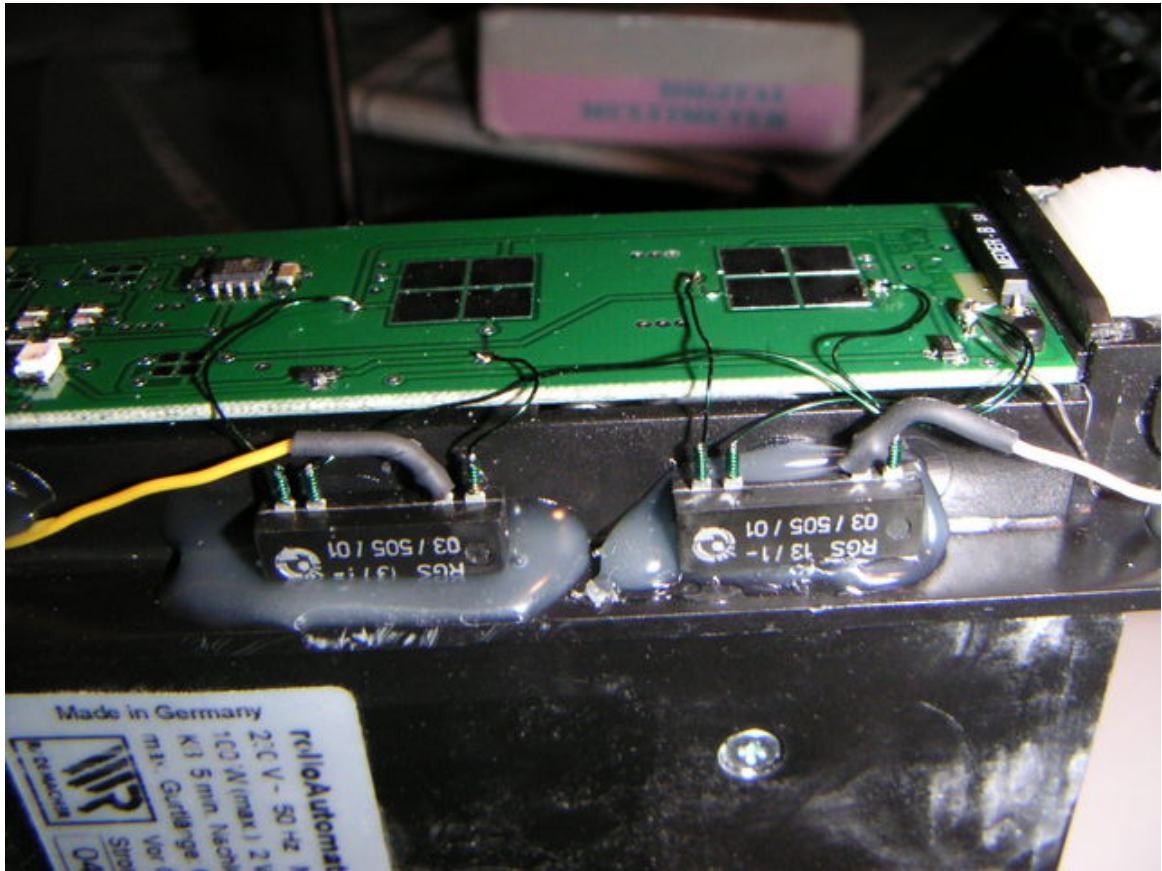

Remote Controlled of Blinds

Reed relays attached with melting glue

photo