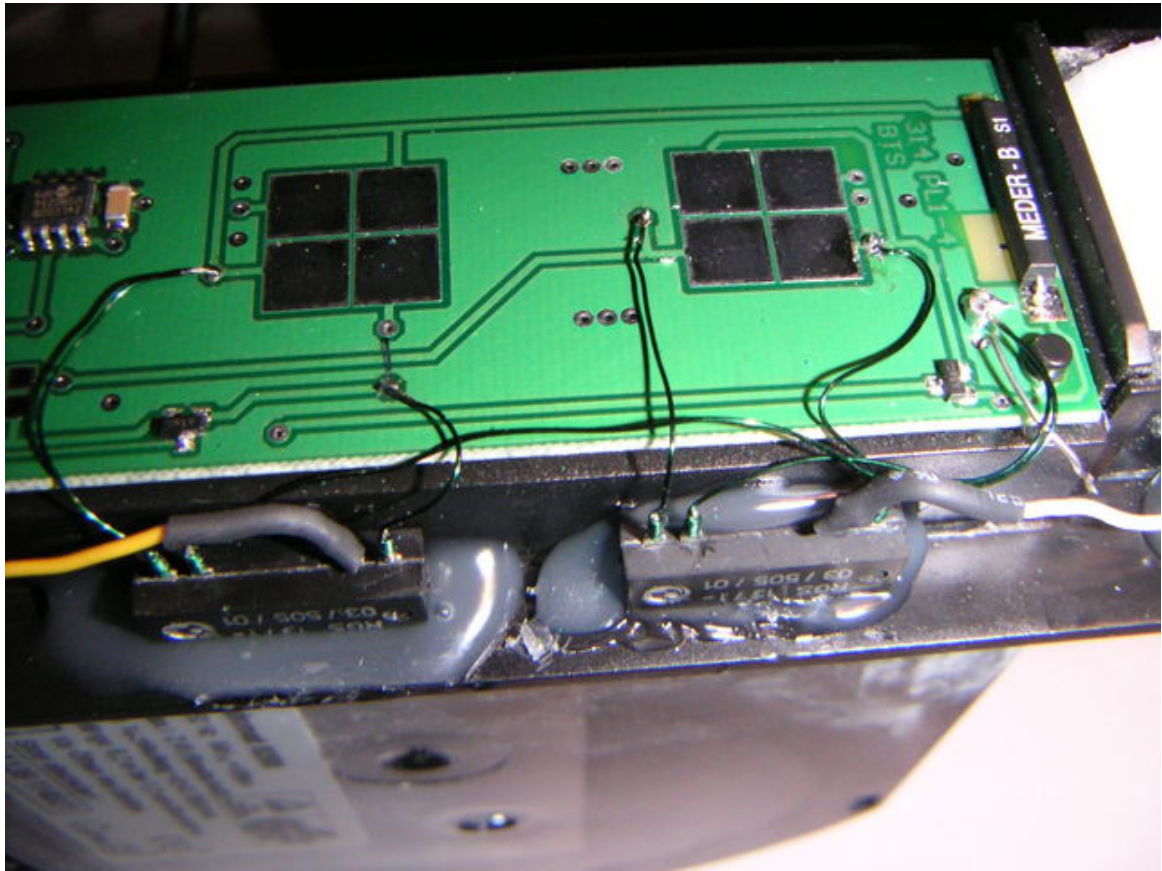

Remote Controlled of Blinds

Mounting the reed relays in the Rollotronic

photo